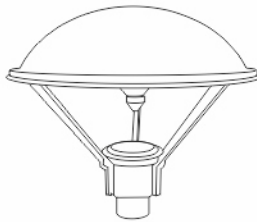

Polux Lighting - LED Post Top Luminaire made of spun aluminum Top & PC base duly powder coated/PU painted with PC/PMMA Clear/Frosted diffuser.

Cat. Ref. No.	Wattage $\pm$ 5%	List Price ₹
PL-103	45 Watt	9000.00

Polux Lighting - LED Post Top Luminaire made of spun aluminum Top & PC base duly powder coated/PU painted with PC/PMMA Clear/Frosted diffuser.

Cat. Ref. No.	Wattage $\pm$ 5%	List Price ₹
PL-104	45 Watt	16500.00
PL-104	60 Watt	24000.00

Polux Lighting - LED Post Top Luminaire made of aluminum housing with cast aluminum/Poly carbonate base duly powder coated/Poly urethane painted with clear/frosted diffuser.

Cat. Ref. No.	Wattage $\pm$ 5%	List Price ₹
PL-105	40 Watt	25000.00

Polux Lighting - Indirect LED Post Top Luminaire made of aluminum Top & Mild Steel base with triple arm duly powder coated/Poly urethane painted with milky aluminum diffuser for glare free lighting.

Cat. Ref. No.	Wattage $\pm$ 5%	List Price ₹
PL-106	40 Watt	25500.00