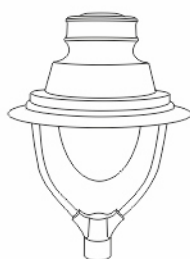

Cat. Ref. No.	Wattage ± 5%	List Price ₹
PL-112	45 Watt	15500.00
PL-112	70 Watt	20500.00
PL-112	90 Watt	24500.00

Polux Lighting - Ornamental LED Post Top Luminaire made of aluminum housing duly powder coated/PU painted with PC/PMMA Clear/Frosted diffuser with sturdy Twin arm. High Lumen LEDs are directly mounted on aluminum heat sinks.