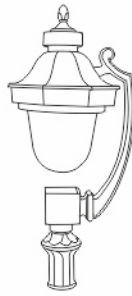

Cat. Ref. No.	Wattage ± 5%	List Price ₹
PL-113	45 Watt	38500.00
PL-113	60 Watt	40500.00
PL-113	90 Watt	42500.00

Polux Lighting - Ornamental LED Post Top Luminaire made of aluminum housing duly powder coated/PU painted with PC/PMMA Clear/Frosted diffuser with sturdy single arm.