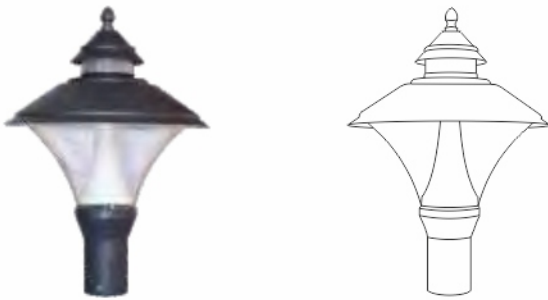

Cat. Ref. No.	Wattage $\pm$ 5%	List Price ₹
PL-101	40 Watt	24500.00

Polux Lighting - LED Post Top Luminaire made of aluminum housing duly powder coated/PU painted with PC/PMMA Clear/Frosted diffuser.

Cat. Ref. No.	Wattage $\pm$ 5%	List Price ₹
PL-102	25 Watt	7500.00

Polux Lighting - LED Post Top Luminaire made of spun aluminum Top & PC base duly powder coated/PU painted with PC/PMMA Clear/Frosted diffuser.

Cat. Ref. No.	Wattage $\pm$ 5%	List Price ₹
PL-103	45 Watt	9000.00

Polux Lighting - LED Post Top Luminaire made of spun aluminum Top & PC base duly powder coated/PU painted with PC/PMMA Clear/Frosted diffuser.

Cat. Ref. No.	Wattage $\pm$ 5%	List Price ₹
PL-104	45 Watt	16500.00
PL-104	60 Watt	24000.00

Polux Lighting - LED Post Top Luminaire made of aluminum housing with cast aluminum/Poly carbonate base duly powder coated/Poly urethane painted with clear/frosted diffuser.

Cat. Ref. No.	Wattage $\pm$ 5%	List Price ₹
PL-105	40 Watt	25000.00