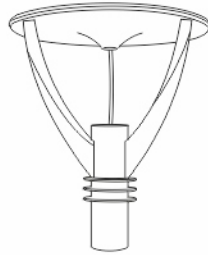

Cat. Ref. No.	Wattage $\pm$ 5%	List Price ₹
PL-101	40 Watt	24500.00

Polux Lighting - LED Post Top Luminaire made of aluminum housing duly powder coated/PU painted with PC/PMMA Clear/Frosted diffuser.

Cat. Ref. No.	Wattage $\pm$ 5%	List Price ₹
PL-102	25 Watt	7500.00

Polux Lighting - LED Post Top Luminaire made of spun aluminum Top & PC base duly powder coated/PU painted with PC/PMMA Clear/Frosted diffuser.

Cat. Ref. No.	Wattage $\pm$ 5%	List Price ₹
PL-103	45 Watt	9000.00

Polux Lighting - LED Post Top Luminaire made of spun aluminum Top & PC base duly powder coated/PU painted with PC/PMMA Clear/Frosted diffuser.

Cat. Ref. No.	Wattage $\pm$ 5%	List Price ₹
PL-104	45 Watt	16500.00
PL-104	60 Watt	24000.00

Polux Lighting - LED Post Top Luminaire made of aluminum housing with cast aluminum/Poly carbonate base duly powder coated/Poly urethane painted with clear/frosted diffuser.

Cat. Ref. No.	Wattage $\pm$ 5%	List Price ₹
PL-105	40 Watt	25000.00