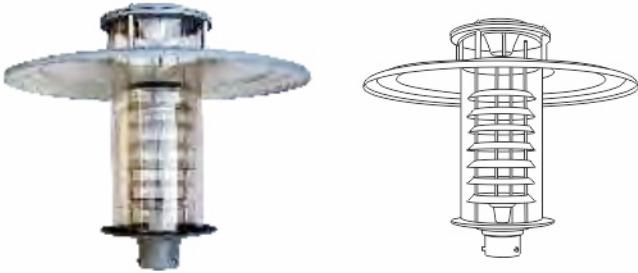

Cat. Ref. No.	Wattage $\pm$ 5%	List Price ₹
PL-101	40 Watt	24500.00

Polux Lighting - LED Post Top Luminaire made of aluminum housing duly powder coated/PU painted with PC/PMMA Clear/Frosted diffuser.

Cat. Ref. No.	Wattage $\pm$ 5%	List Price ₹
PL-102	25 Watt	7500.00

Polux Lighting - LED Post Top Luminaire made of spun aluminum Top & PC base duly powder coated/PU painted with PC/PMMA Clear/Frosted diffuser.

Cat. Ref. No.	Wattage $\pm$ 5%	List Price ₹
PL-103	45 Watt	9000.00

Polux Lighting - LED Post Top Luminaire made of spun aluminum Top & PC base duly powder coated/PU painted with PC/PMMA Clear/Frosted diffuser.

Cat. Ref. No.	Wattage $\pm$ 5%	List Price ₹
PL-104	45 Watt	16500.00
PL-104	60 Watt	24000.00

Polux Lighting - LED Post Top Luminaire made of aluminum housing with cast aluminum/Poly carbonate base duly powder coated/Poly urethane painted with clear/frosted diffuser.

Cat. Ref. No.	Wattage $\pm$ 5%	List Price ₹
PL-105	40 Watt	25000.00